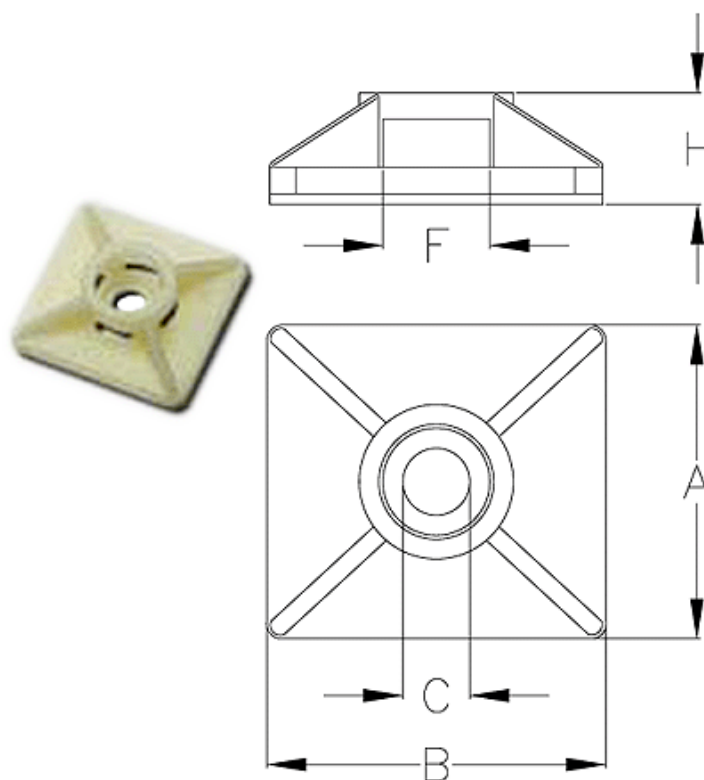

Data Sheet

Article number: 1995469RBE
Description: Two way mounting base, Black
Type 5469RBE

Measures

A	= 19
B	= 19
C	= 4.1
F	= 4
H	= 5.0
Quantity	= 100
Width	= 3.6